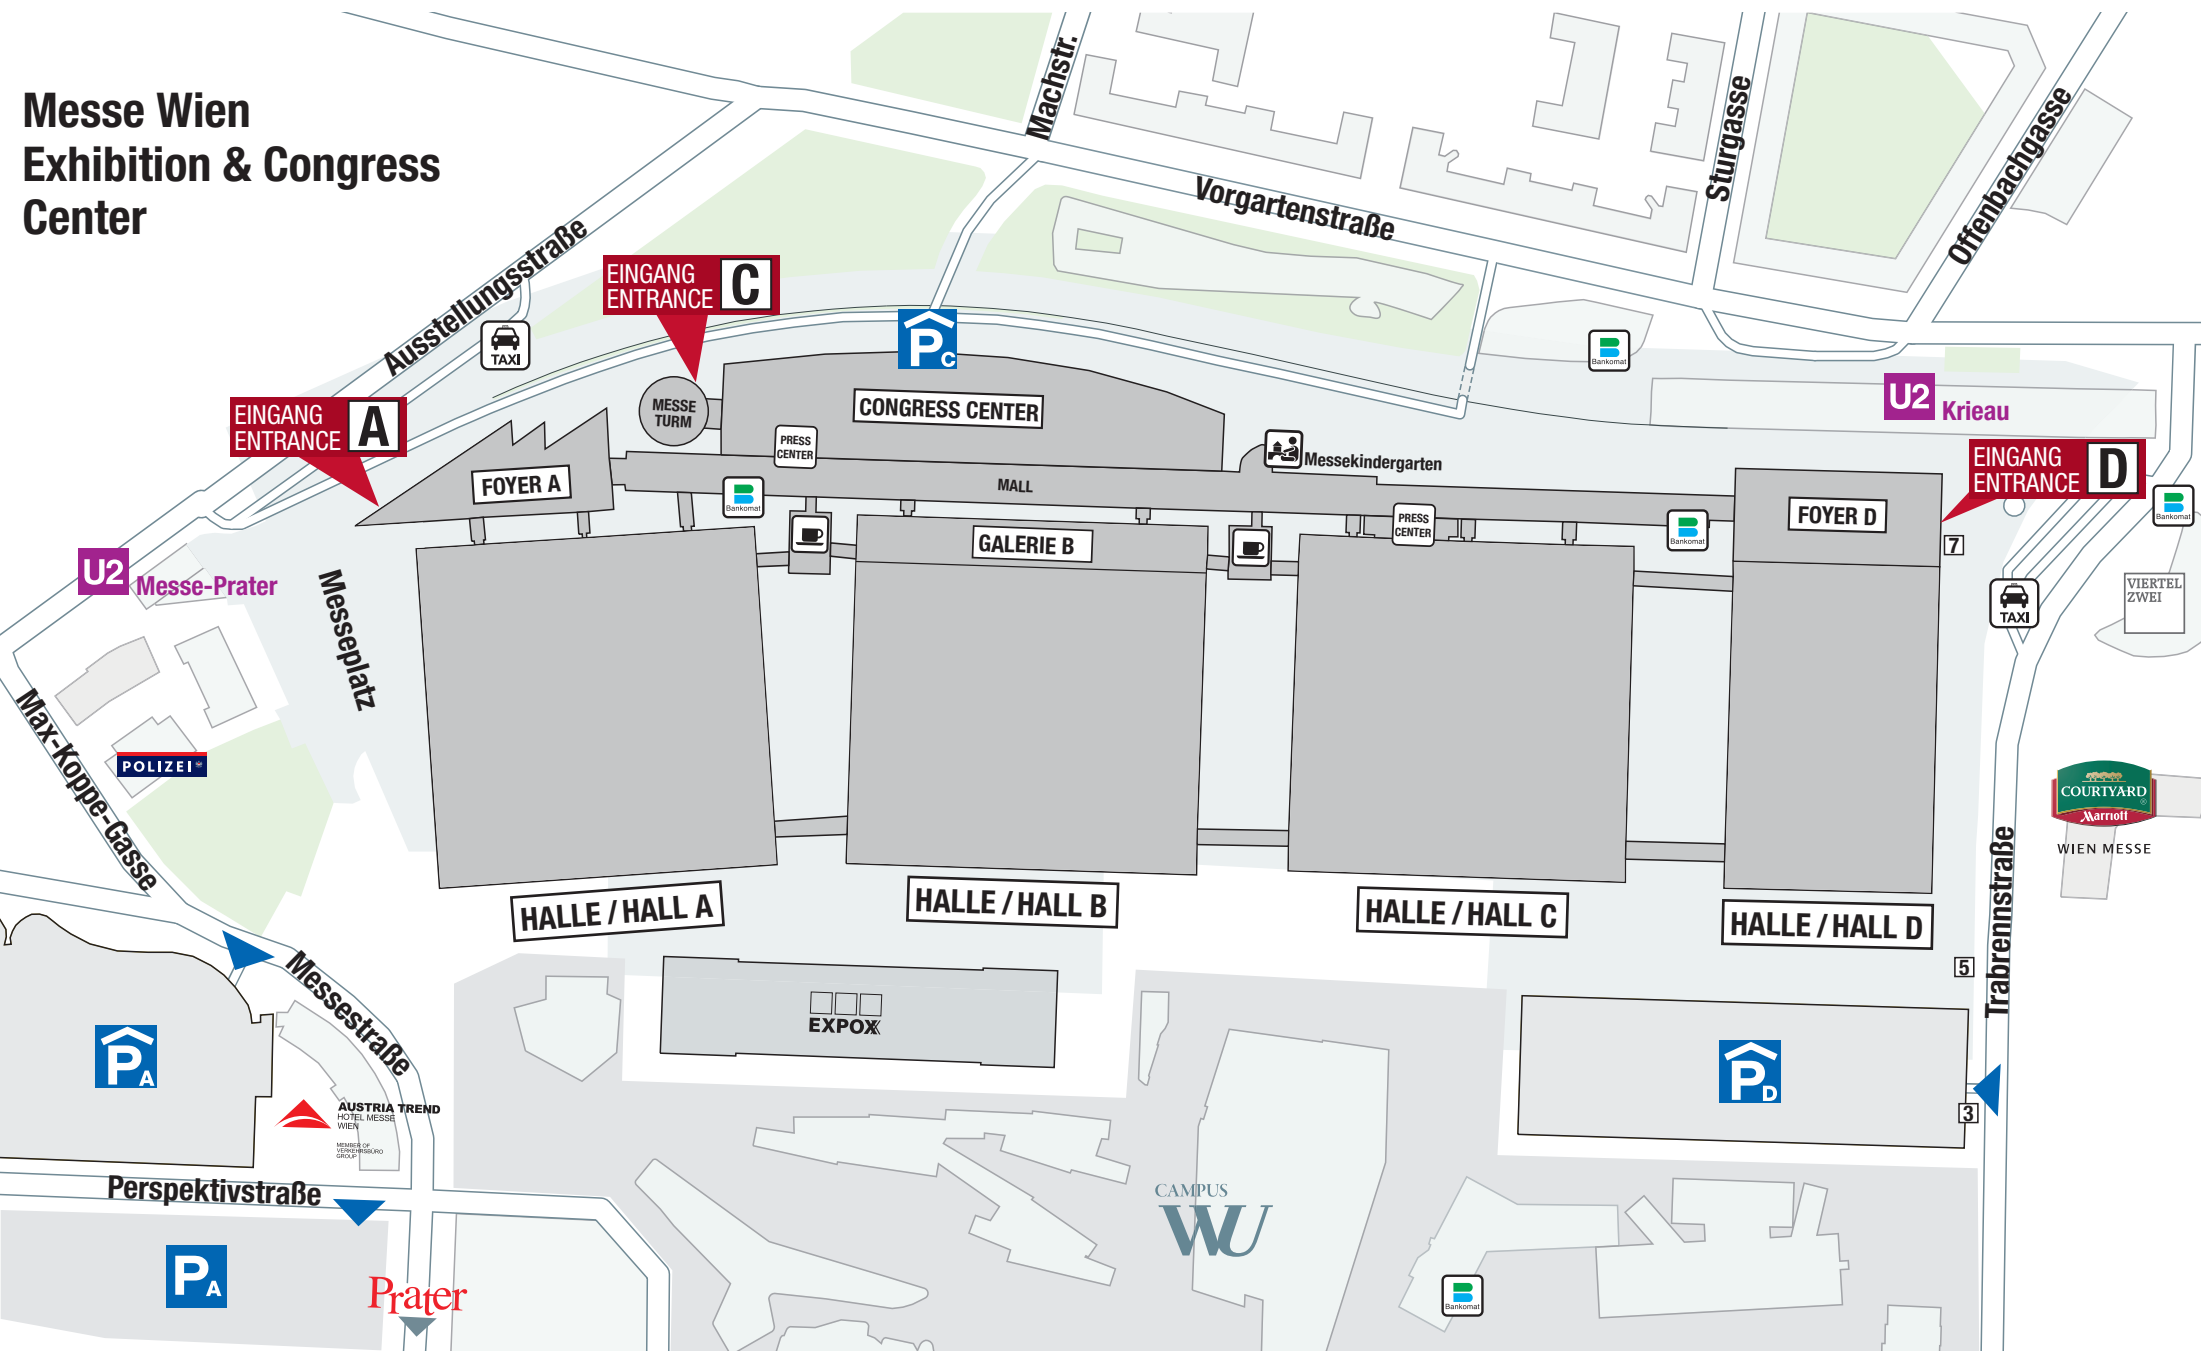

Messe Wien Exhibition & Congress Center

EINGANG ENTRANCE **A**

EINGANG ENTRANCE **C**

EINGANG ENTRANCE **D**

U2 Messe-Prater

U2 Krieau

POLIZEI

COURTYARD
Marriott
WIEN MESSE

P_A

AUSTRIA TREND
HOTEL MESSE
WIEN
MEMBER OF
GEOGRAPHISKO
GRUPP

Perspektivstraße

P_A

Prater

CAMPUS
WU

P_D

Bankomat